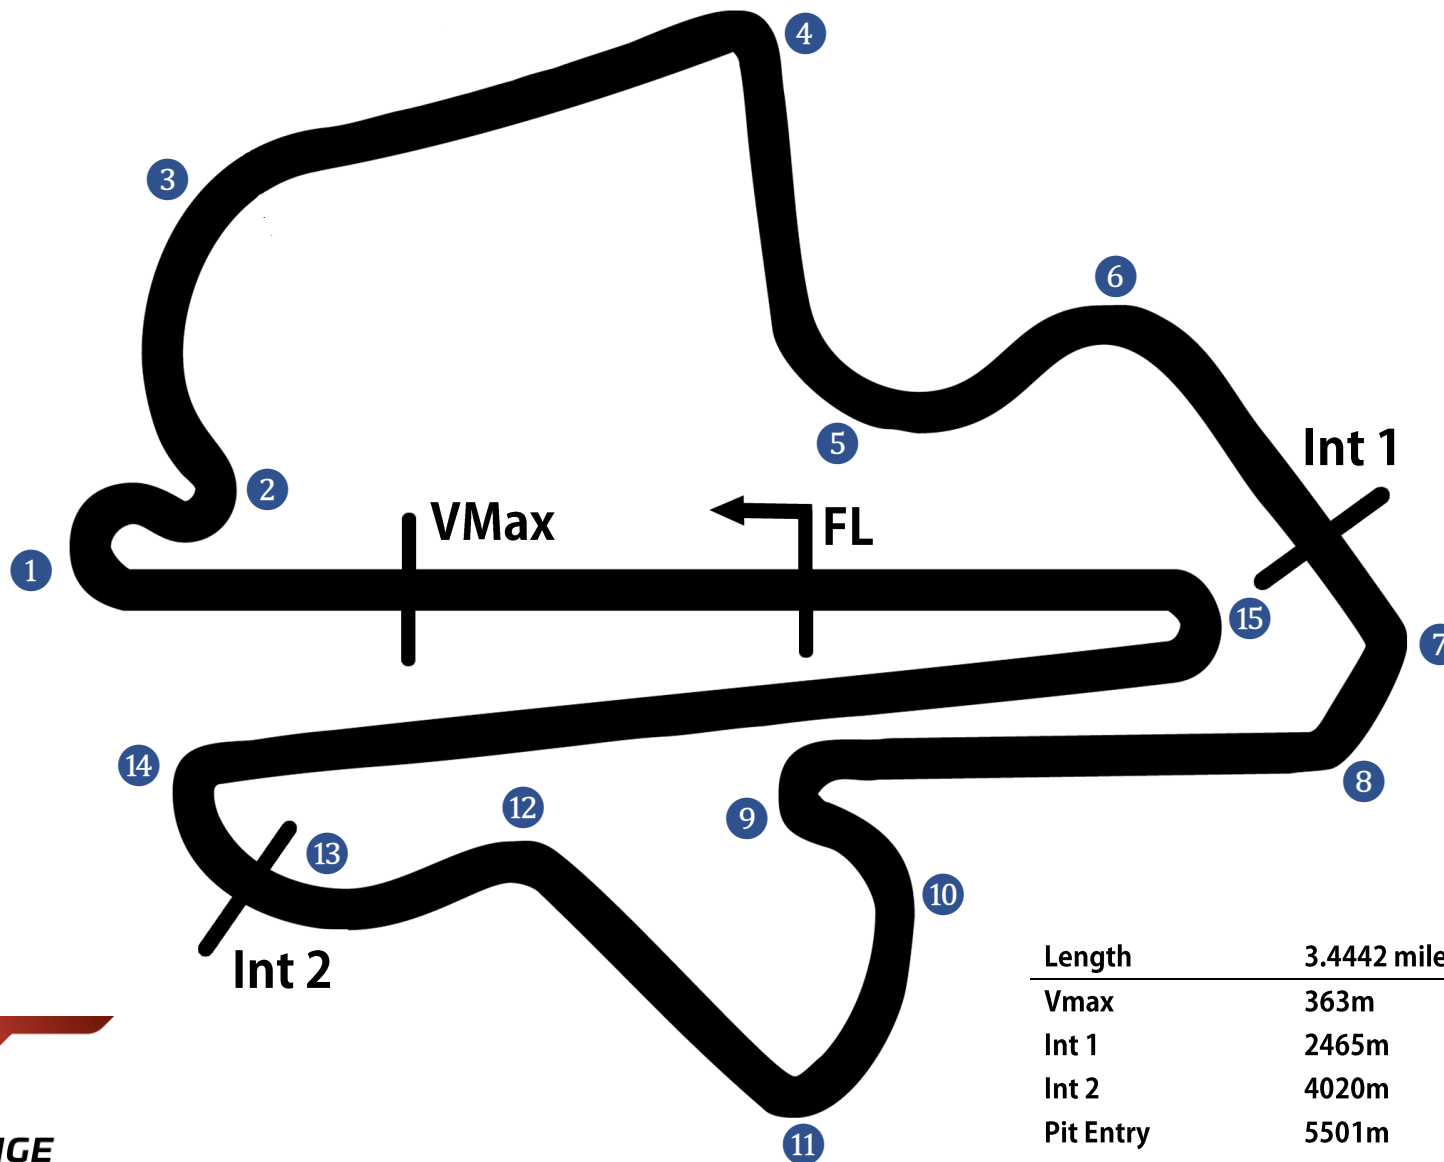

Sepang International Circuit

Selangor Darul Ehsan, Malaysia

Length	3.4442 miles 5.543 km 5543.0m
Vmax	363m
Int 1	2465m
Int 2	4020m
Pit Entry	5501m
Pit Exit	370m after FL
Pit Entry - Pit Exit	422.7m, 30.4s @ 50kph