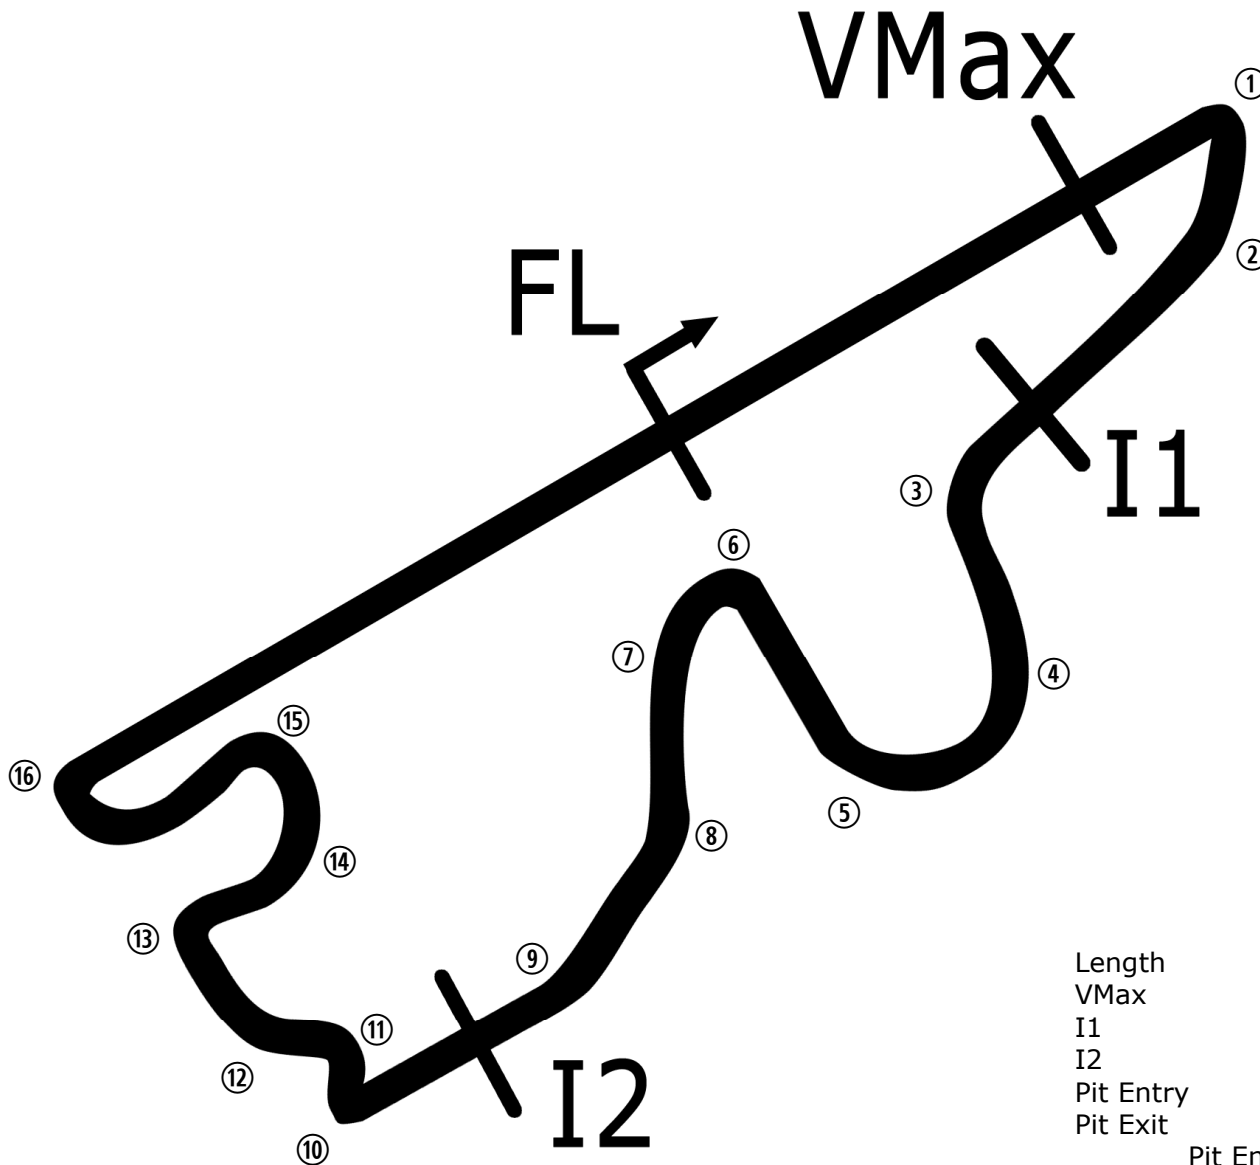

Fuji International Speedway

Length	2.835 miles	4563.0 m
VMax	571m	
I1	1305m	
I2	2828m	
Pit Entry	36m before FL	
Pit Exit	451.2m after FL	
Pit Entry-Pit Exit 487.2m, 35.0s @ 50kph, 29.2s @60kph		