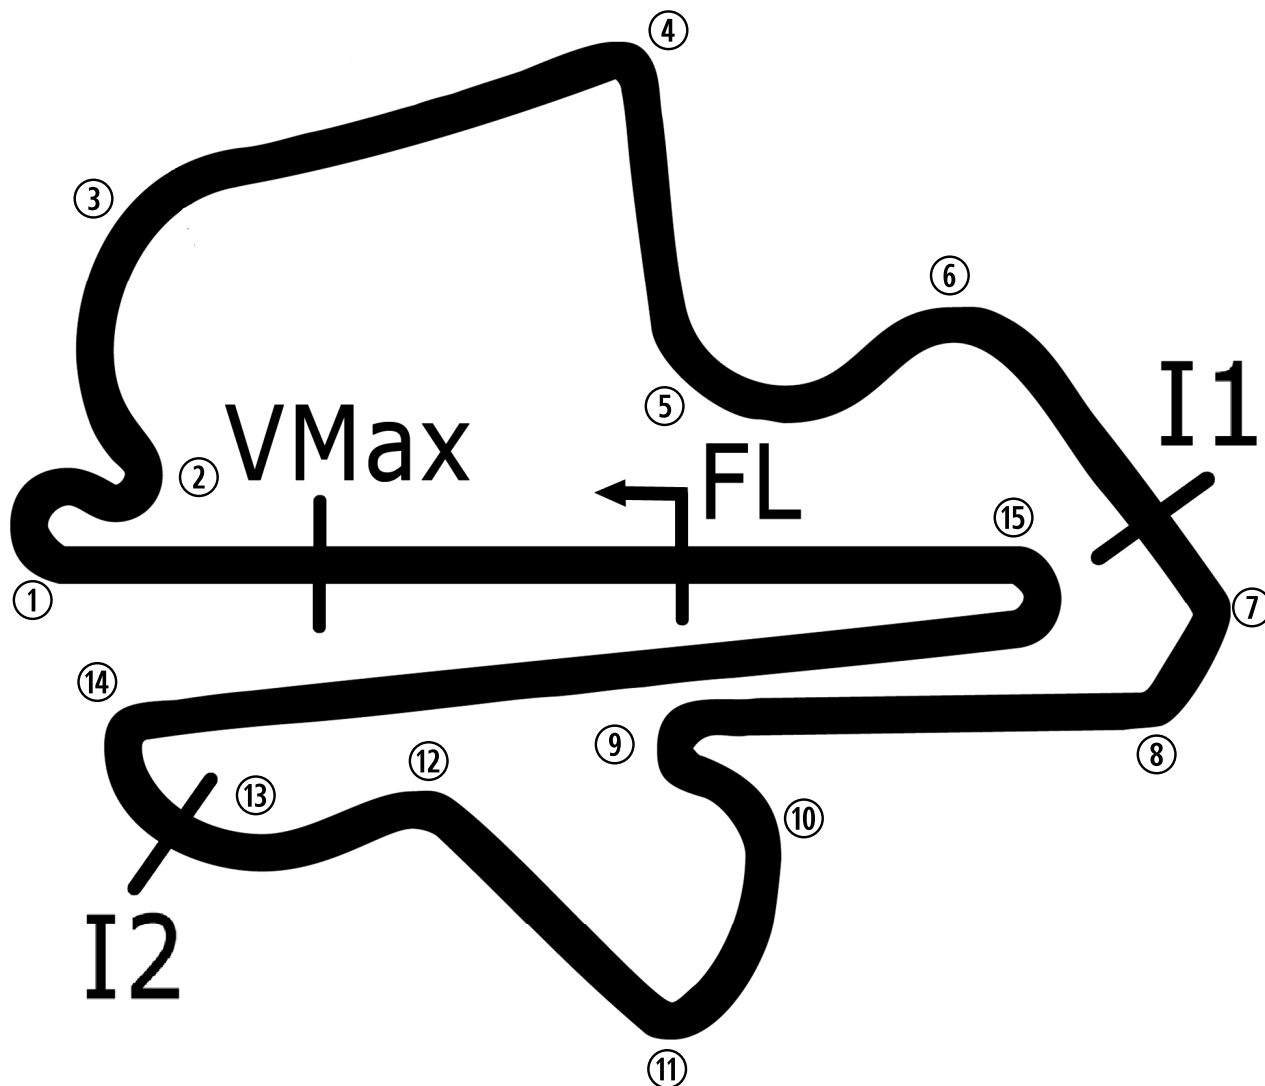

Sepang International Circuit

Length	3.4442 miles	5543.0 m
FL		
VMax	363m	
I2	2465m	
I3	4020m	
Pit Entry	5501m	
Pit Exit	370m after FL	
Pit Entry-Pit Exit	422.7m, 30.4s @50kph	

All results available at www.tsl-timing.com