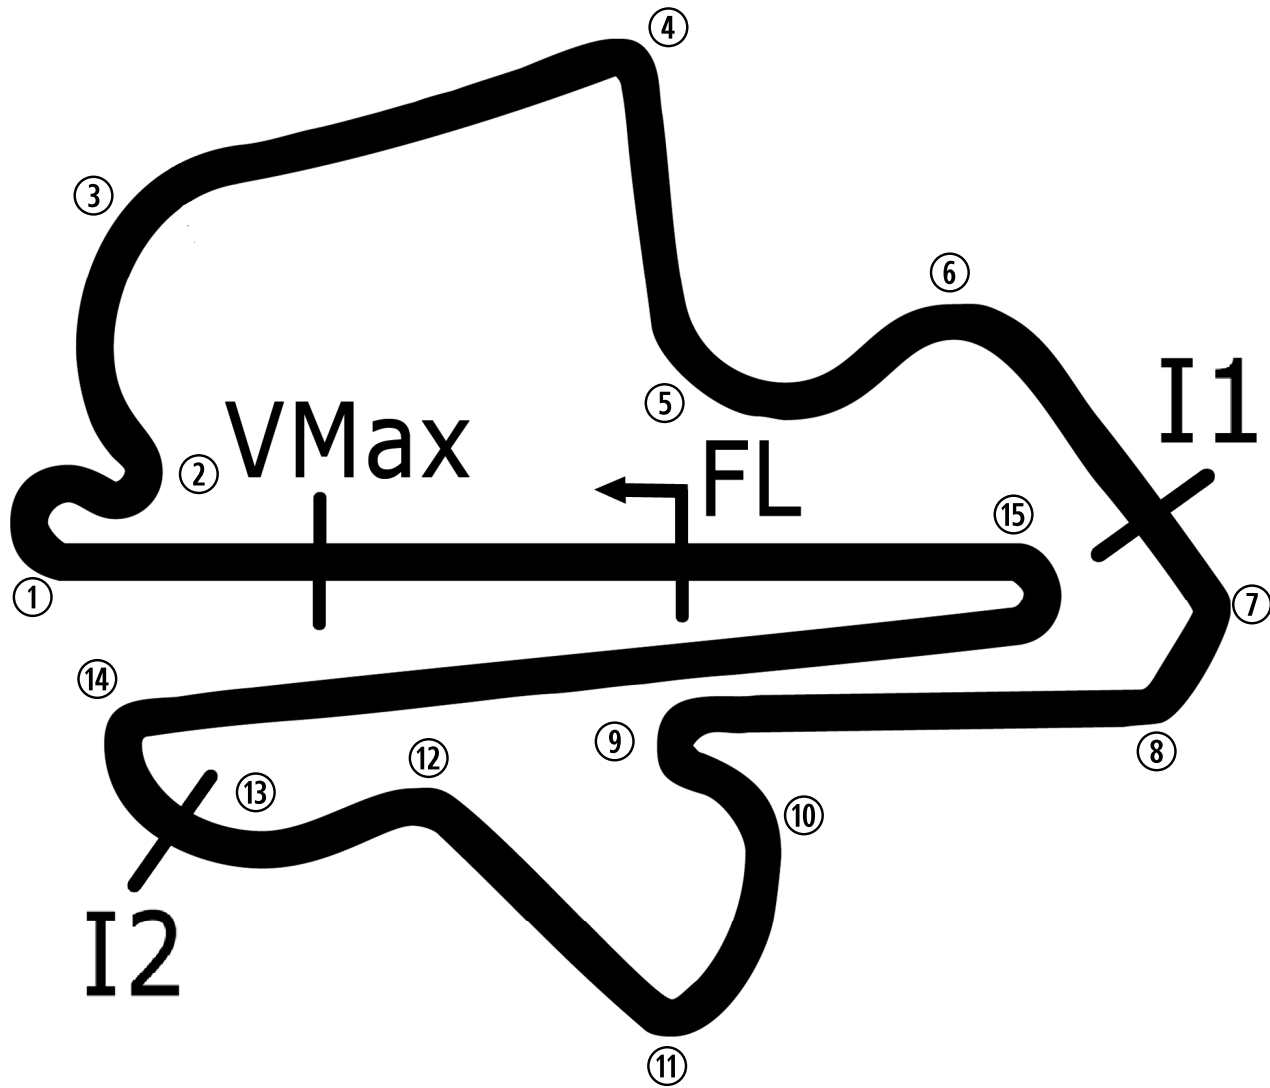

Sepang International Circuit

Length	3.4442 miles	5543.0 m
FL		
VMax	363m	
I2	2465m	
I3	4020m	
Pit Entry	5501m	
Pit Exit	370m after FL	
Pit Entry-Pit Exit	422.7m, 30.4s @50kph	

All results available at www.tsl-timing.com