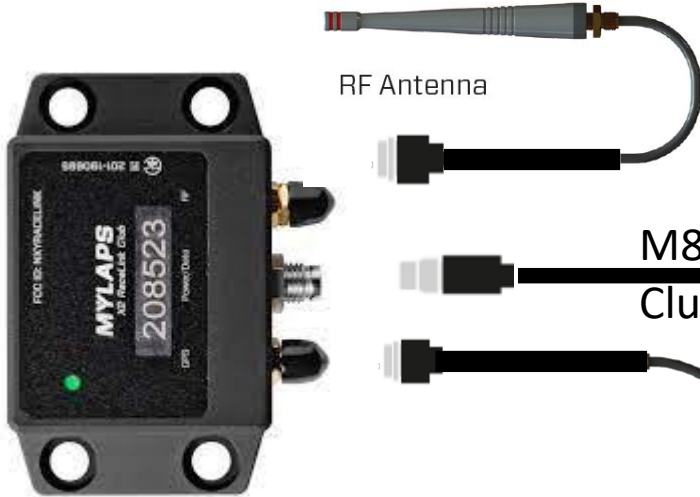

Schematics:

DID_V to MyLaps X2 Club 03/2023

X2 RaceLink Club RF RX/TX
ANTENNA

X2 RaceLink Club GPS
ANTENNA

DRIVER INFO DISPLAY VOICE

M8 Male
1,0m Cable
on DID

M8 Female to X2 RaceLink
Club > 1,2m

M8 - Y Cable

IN CAR 12 V Power
Power Source

M8 Female CABLE

0,5m > 0,75m

Open Wire to Car Main Power

GND = BLUE

VDD = BROWN

12V max. 2A

ISOLATED > WHITE