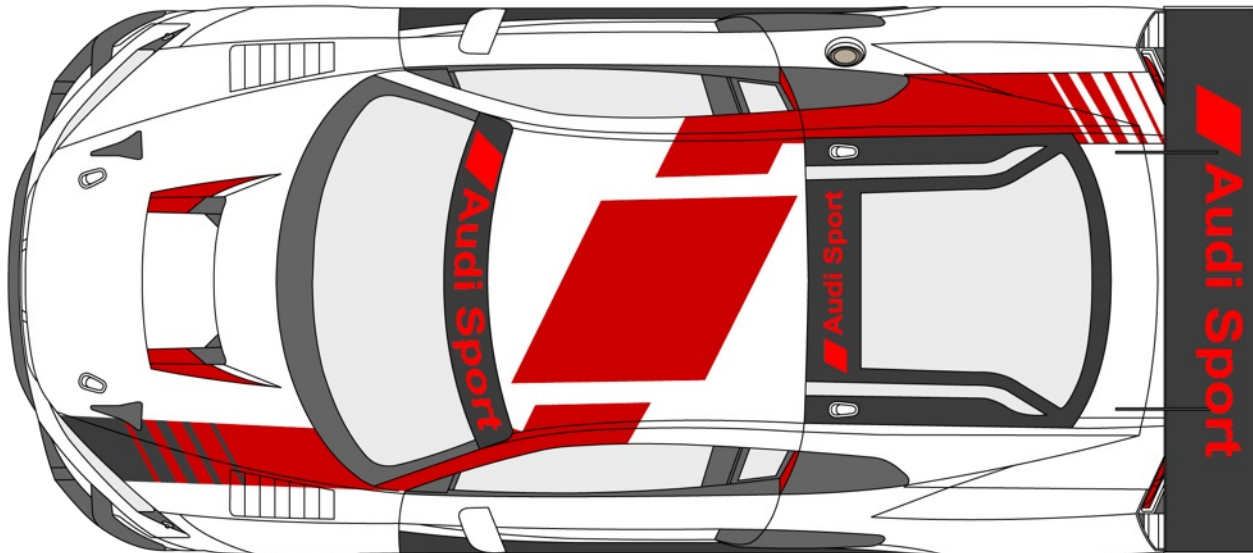

SPECIFIC **STICKERS ALLOCATION**

AUDI R8 LMS GT3