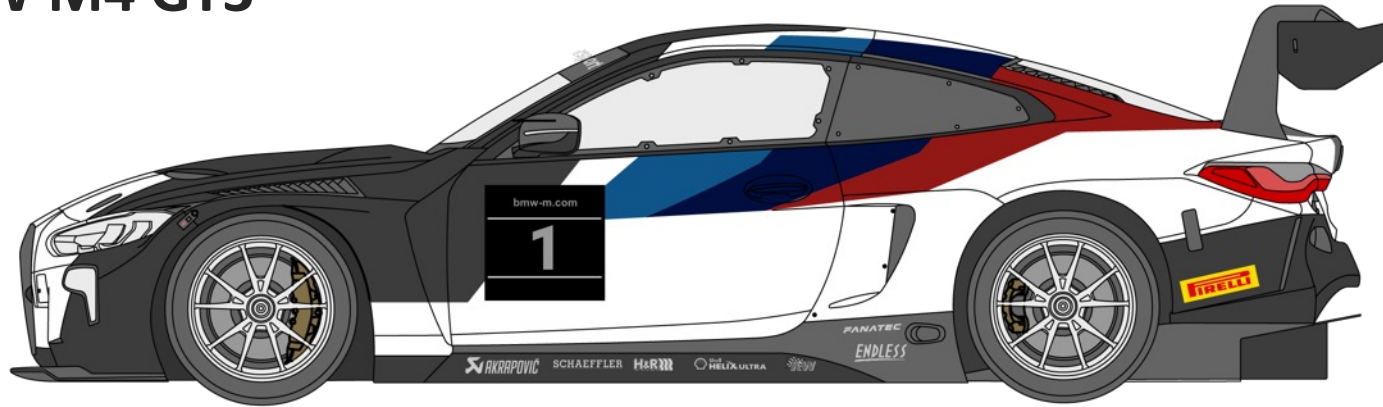

PIRELLI

ROWE
MOTOR OIL

GULLWING
RACING INSURANCE

ASSETTO CORSA
COMPETIZIONE
THE OFFICIAL OF WORLD CHALLENGE GAME

SRO
MOTORSPORTS GROUP

SPECIFIC STICKERS ALLOCATION

ASTON MARTIN AMR V8 VANTAGE GT3

SPECIFIC **STICKERS ALLOCATION**

AUDI R8 LMS GT3

SPECIFIC STICKERS ALLOCATION

BMW M4 GT3

SPECIFIC **STICKERS ALLOCATION**

FERRARI 296 GT3

SPECIFIC STICKERS ALLOCATION

FORD MUSTANG GT3

SPECIFIC STICKERS ALLOCATION