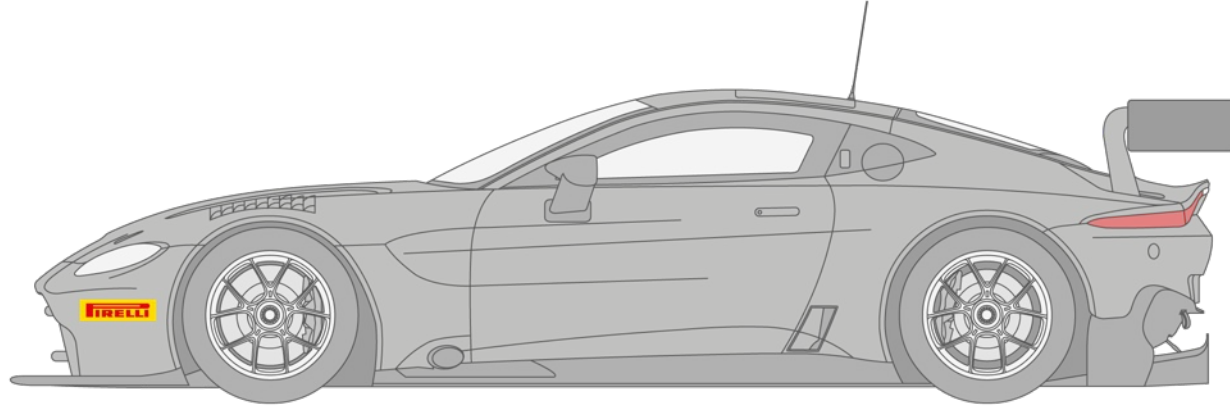

PIRELLI

ROWE
MOTOR OIL

GULLWING
RACING INSURANCE

ASSETTO CORSA
COMPETIZIONE
THE OFFICIAL OF WORLD CHALLENGE GAME

SRO
MOTORSPORTS GROUP

SPECIFIC STICKERS ALLOCATION

ASTON MARTIN AMR V8 VANTAGE GT3

SPECIFIC **STICKERS ALLOCATION**