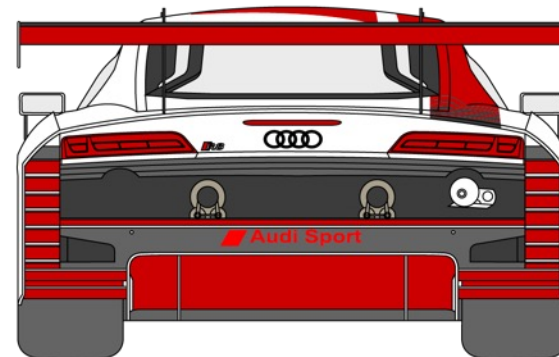

SPECIFIC **STICKERS ALLOCATION**

AUDI R8 LMS GT3