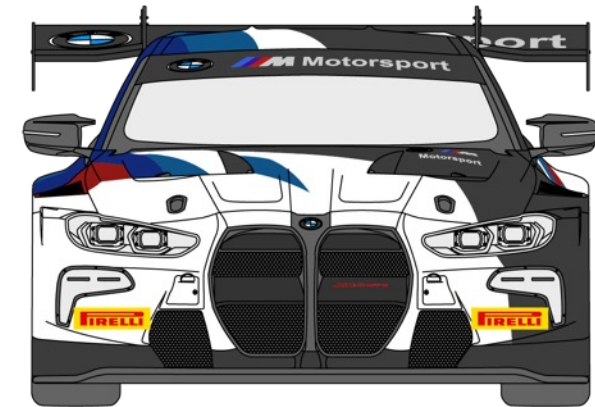

PIRELLI

ROWE
MOTOR OIL

GULLWING
RACING INSURANCE

ASSETTO CORSA
COMPETIZIONE
THE OFFICIAL OF WORLD CHALLENGE GAME

SRO
MOTORSPORTS GROUP

SPECIFIC STICKERS ALLOCATION

ASTON MARTIN AMR V8 VANTAGE GT3

SPECIFIC **STICKERS ALLOCATION**

AUDI R8 LMS GT3

SPECIFIC STICKERS ALLOCATION

BMW M4 GT3

SPECIFIC **STICKERS ALLOCATION**

FERRARI 296 GT3

SPECIFIC STICKERS ALLOCATION

FORD MUSTANG GT3

SPECIFIC STICKERS ALLOCATION