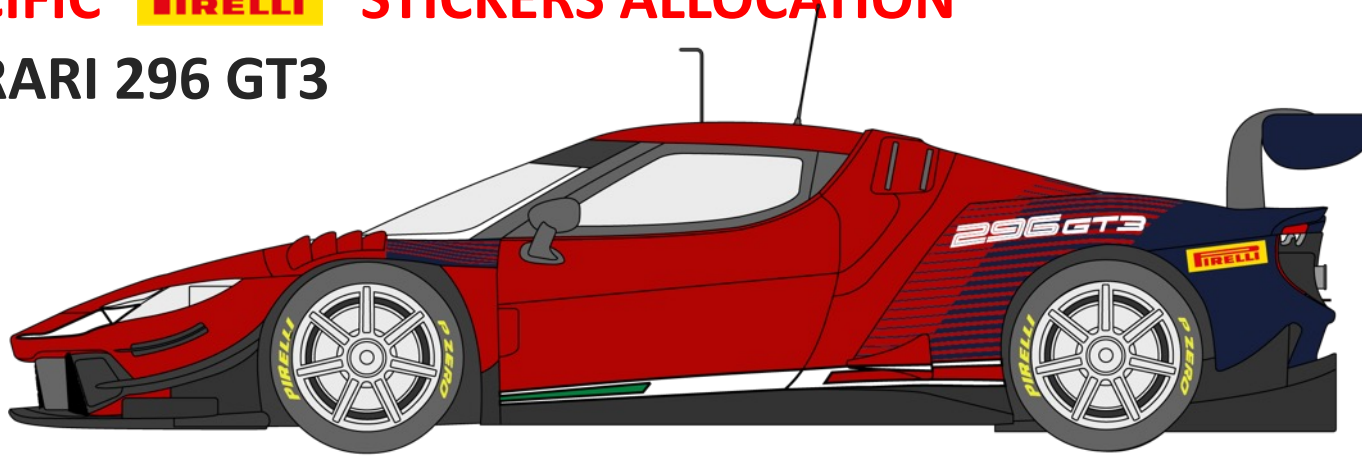

PIRELLI

ROWE
MOTOR OIL

GULLWING
RACING INSURANCE

ASSETTO CORSA
COMPETIZIONE
THE OFFICIAL OF WORLD CHALLENGE GAME

SRO
MOTORSPORTS GROUP

SPECIFIC STICKERS ALLOCATION

ASTON MARTIN AMR V8 VANTAGE GT3

SPECIFIC **STICKERS ALLOCATION**

AUDI R8 LMS GT3

SPECIFIC STICKERS ALLOCATION

BMW M4 GT3

SPECIFIC **STICKERS ALLOCATION**

FERRARI 296 GT3

SPECIFIC STICKERS ALLOCATION

FORD MUSTANG GT3

SPECIFIC STICKERS ALLOCATION