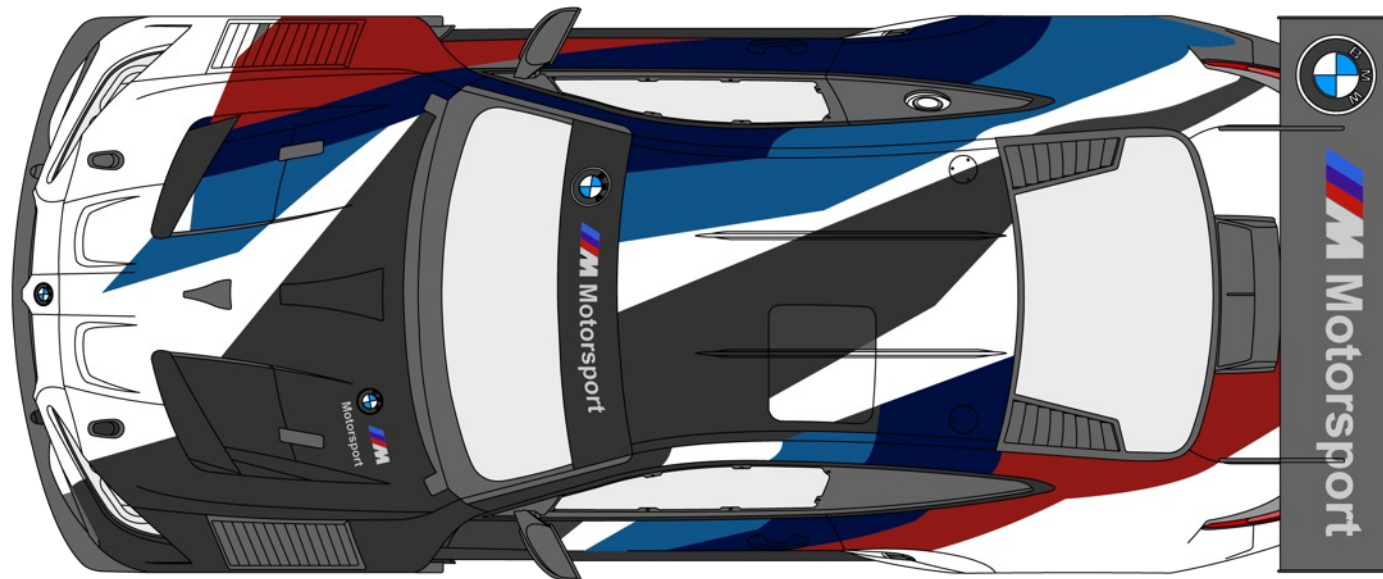

SPECIFIC STICKERS ALLOCATION

BMW M4 GT3