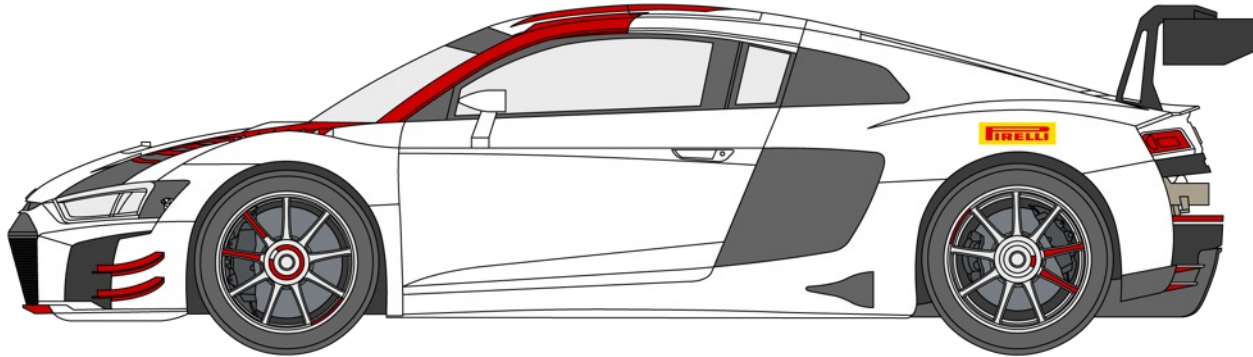

SPECIFIC **STICKERS ALLOCATION**

AUDI R8 LMS GT3