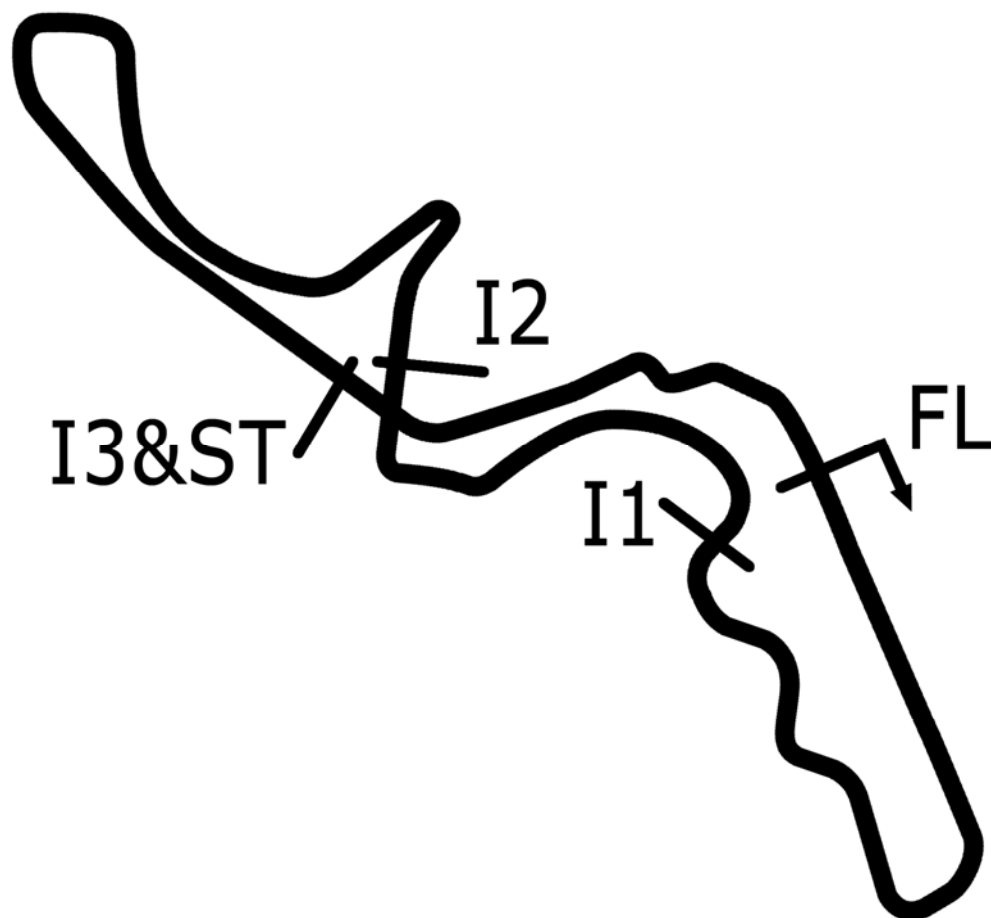

# Suzuka International Circuit

Length	3.608 miles	5807.0 m
Start Line Offset	300m	
VMax	1236m	
I1	1658m	
I2	2594m	
I3	4724m	
Pit Entry	5808m	
Pit Exit	373.5m after FL	
	Pit Entry–Pit Exit 373.5m, 22.4s @60kph	